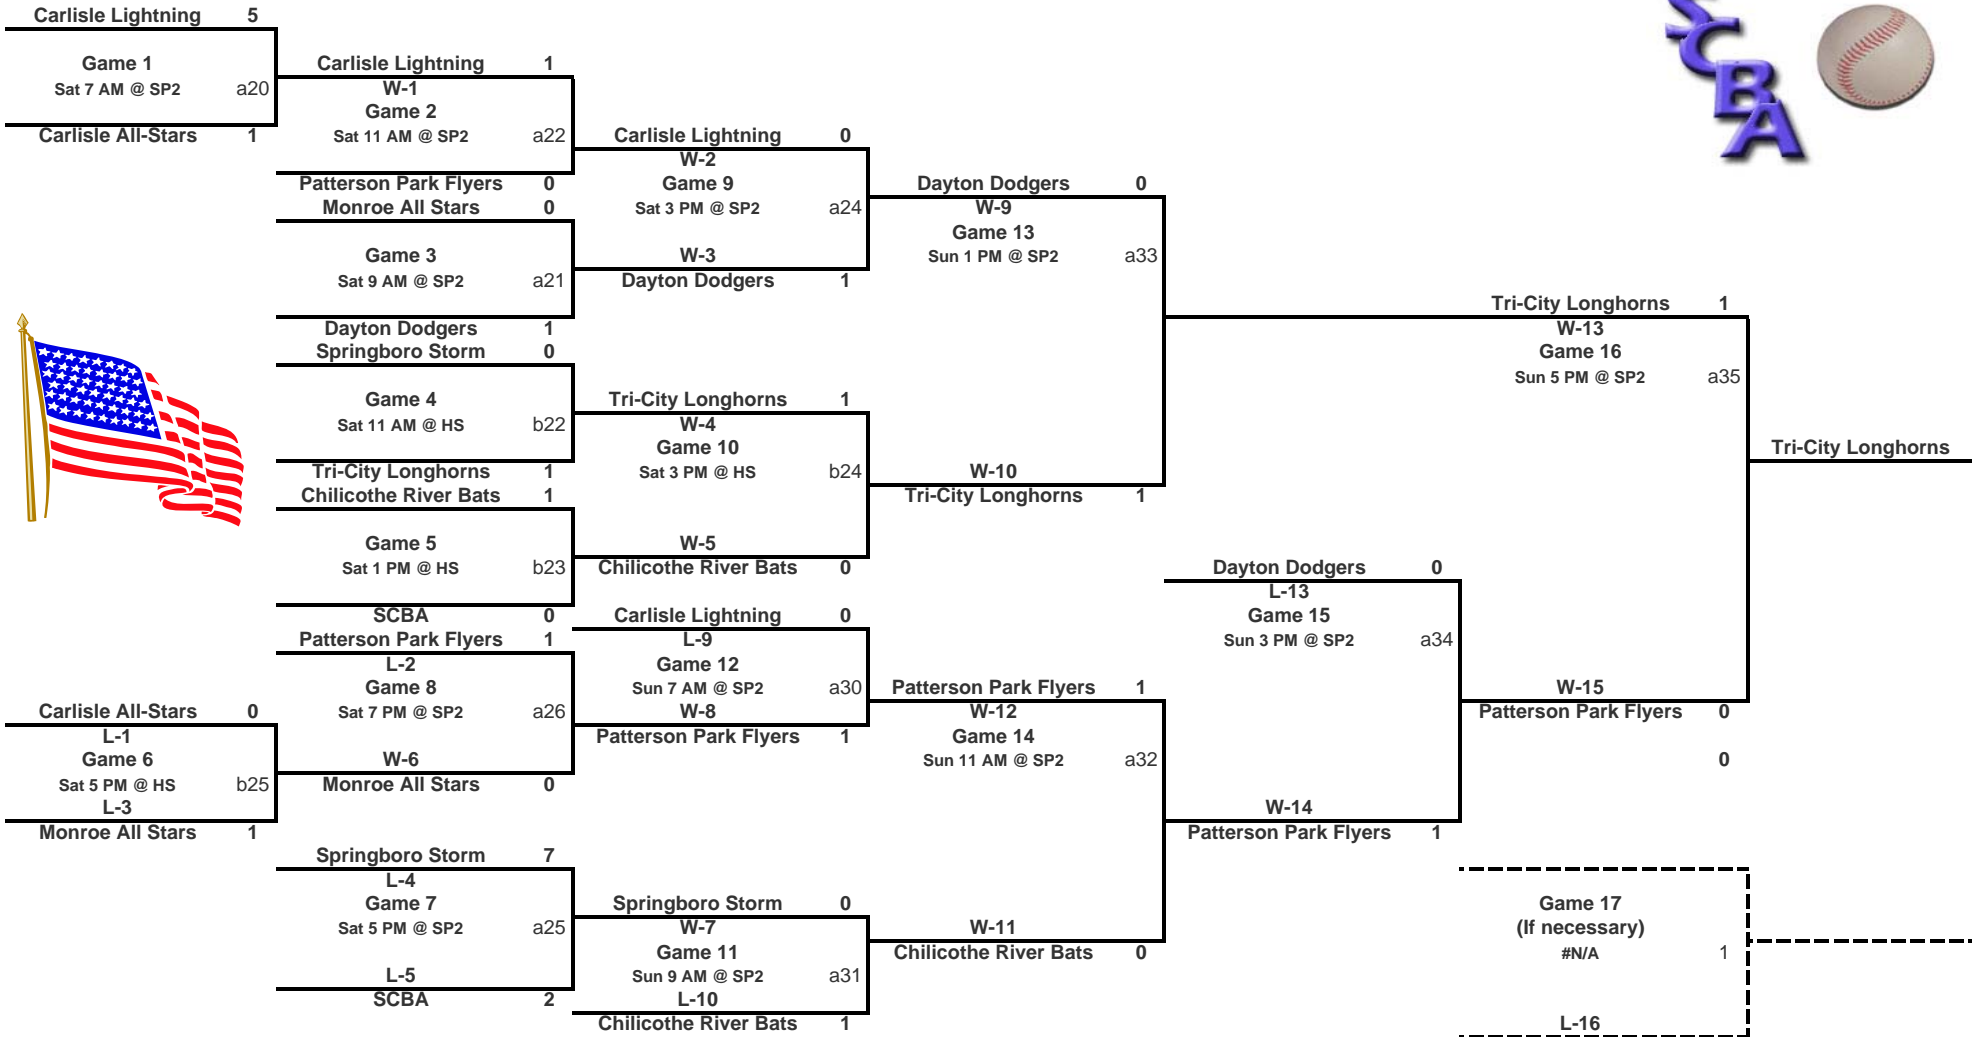

SEVEN TEAM DOUBLE ELIMINATION

Division - 8U

Teams
SCBA Royal
Monroe B
Monroe A
Butler Buckeyes
Boro Blackhawks
SCBA Red
SCBA Navy

Tournament Director

Tournament Location

SEVEN TEAM DOUBLE ELIMINATION

Division - 10U Rec

Teams
SCBA Royal
Madison Mohawks
Monore All Stars
Middletown
LSO All Stars
S. Charleston All Stars
SCBA Red

Tournament Director

Tournament Location

EIGHT TEAM DOUBLE ELIMINATION

Division - 12U Rec

Fill in team names under "Teams" section. Bracket will auto populate teams. Enter scores in small cell to the right of the "Team" name. Bracket will auto populate next games.

NINE TEAM DOUBLE ELIMINATION

Division - 16U

Teams
Patterson Park Flyers
SCBA
Tri-City Longhorns
Dayton Dodgers
Monroe All Stars
Chilicothe River Bats
Springboro Storm
Carlisle Lightning
Carlisle All-Stars

Tournament Director
Tournament Location

Fill in team names under "Teams" section. Bracket will auto populate teams. Enter scores in small cell to the right of the "Team" name. Bracket will auto populate next games.