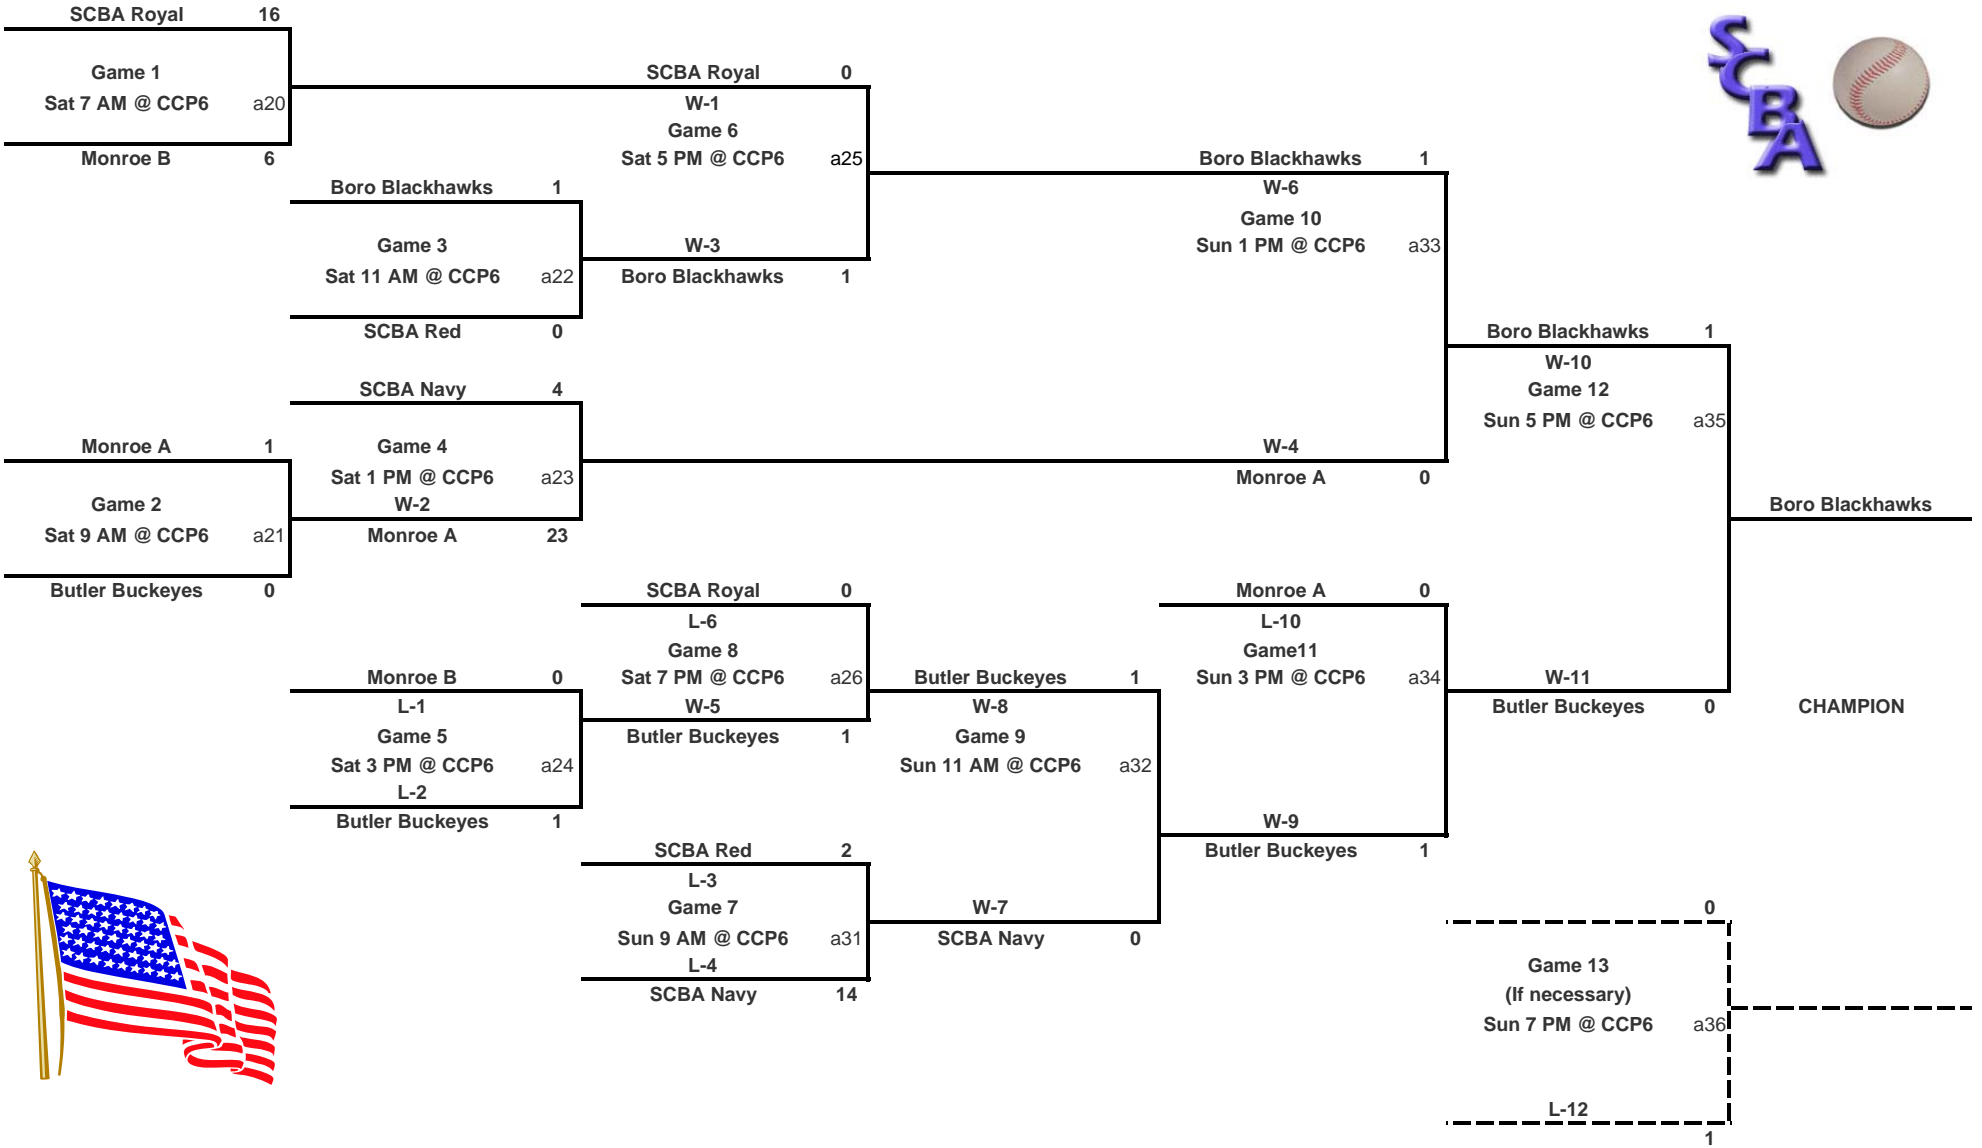

SEVEN TEAM DOUBLE ELIMINATION

Division - 8U

Teams
SCBA Royal
Monroe B
Monroe A
Butler Buckeyes
Boro Blackhawks
SCBA Red
SCBA Navy

Tournament Director

Tournament Location

SEVEN TEAM DOUBLE ELIMINATION

Division - 10U Rec

Teams
SCBA Royal
Madison Mohawks
Monore All Stars
Middletown
LSO All Stars
S. Charleston All Stars
SCBA Red

Tournament Director

Tournament Location

EIGHT TEAM DOUBLE ELIMINATION

Division - 12U Rec

Fill in team names under "Teams" section. Bracket will auto populate teams. Enter scores in small cell to the right of the "Team" name. Bracket will auto populate next games.

NINE TEAM DOUBLE ELIMINATION

Division - 16U

Teams
Patterson Park Flyers
SCBA
Tri-City Longhorns
Dayton Dodgers
Monroe All Stars
Chilicothe River Bats
Springboro Storm
Carlisle Lightning
Carlisle All-Stars

Tournament Director
Tournament Location

Fill in team names under "Teams" section. Bracket will auto populate teams. Enter scores in small cell to the right of the "Team" name. Bracket will auto populate next games.