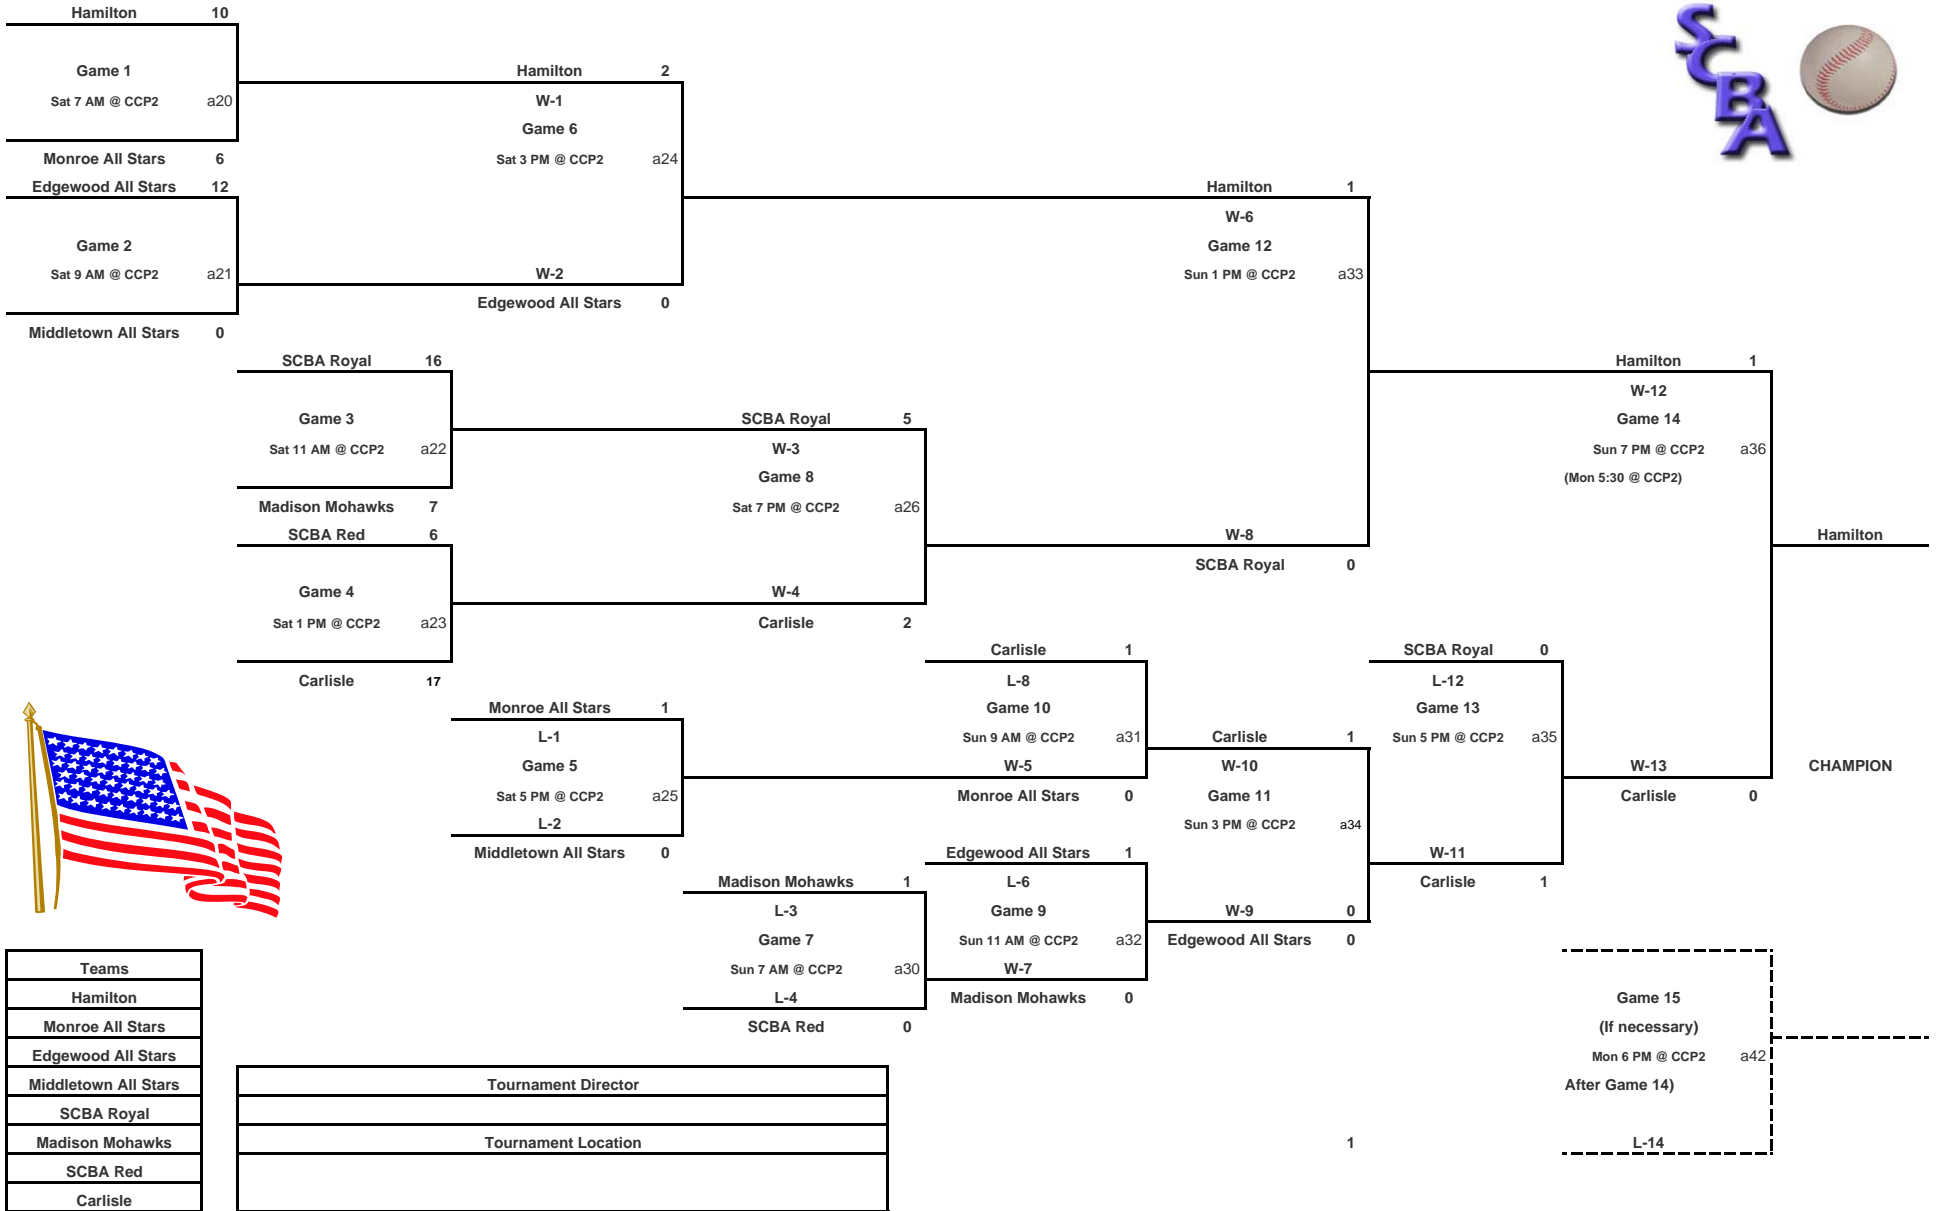

SEVEN TEAM DOUBLE ELIMINATION

Division - 8U

Teams
SCBA Royal
Monroe B
Monroe A
Butler Buckeyes
Boro Blackhawks
SCBA Red
SCBA Navy

Tournament Director

Tournament Location

SEVEN TEAM DOUBLE ELIMINATION

Division - 10U Rec

Teams
SCBA Royal
Madison Mohawks
Monore All Stars
Middletown
LSO All Stars
S. Charleston All Stars
SCBA Red

Tournament Director

Tournament Location

EIGHT TEAM DOUBLE ELIMINATION

Division - 12U Rec

Fill in team names under "Teams" section. Bracket will auto populate teams. Enter scores in small cell to the right of the "Team" name. Bracket will auto populate next games.

NINE TEAM DOUBLE ELIMINATION

Division - 16U

Teams
Patterson Park Flyers
SCBA
Tri-City Longhorns
Dayton Dodgers
Monroe All Stars
Chilicothe River Bats
Springboro Storm
Carlisle Lightning
Carlisle All-Stars

Tournament Director
Tournament Location

Fill in team names under "Teams" section. Bracket will auto populate teams. Enter scores in small cell to the right of the "Team" name. Bracket will auto populate next games.