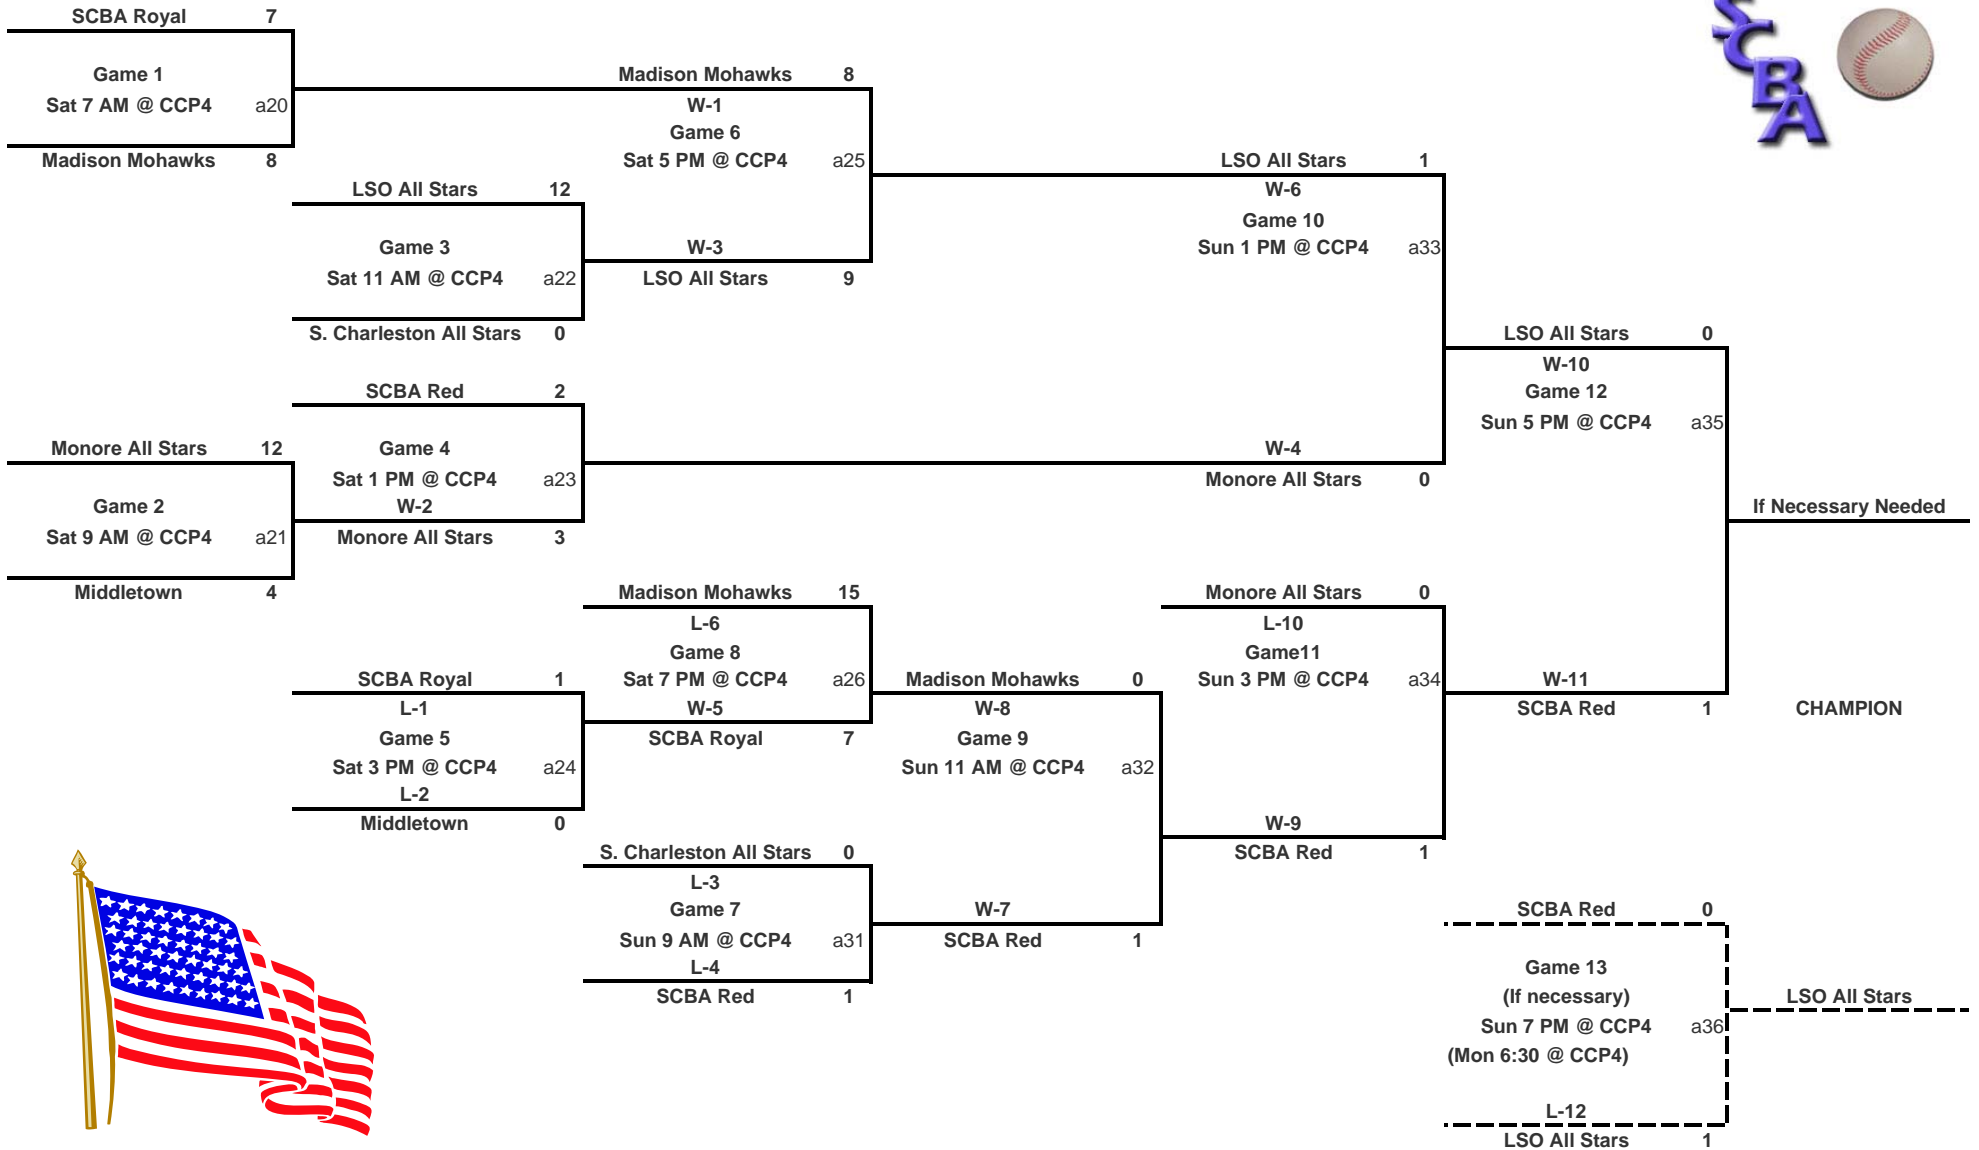

SEVEN TEAM DOUBLE ELIMINATION

Division - 8U

Teams
SCBA Royal
Monroe B
Monroe A
Butler Buckeyes
Boro Blackhawks
SCBA Red
SCBA Navy

Tournament Director

Tournament Location

SEVEN TEAM DOUBLE ELIMINATION

Division - 10U Rec

Teams
SCBA Royal
Madison Mohawks
Monore All Stars
Middletown
LSO All Stars
S. Charleston All Stars
SCBA Red

Tournament Director

Tournament Location

EIGHT TEAM DOUBLE ELIMINATION

Division - 12U Rec

Fill in team names under "Teams" section. Bracket will auto populate teams. Enter scores in small cell to the right of the "Team" name. Bracket will auto populate next games.

NINE TEAM DOUBLE ELIMINATION

Division - 16U

Teams
Patterson Park Flyers
SCBA
Tri-City Longhorns
Dayton Dodgers
Monroe All Stars
Chilicothe River Bats
Springboro Storm
Carlisle Lightning
Carlisle All-Stars

Tournament Director
Tournament Location

Fill in team names under "Teams" section. Bracket will auto populate teams. Enter scores in small cell to the right of the "Team" name. Bracket will auto populate next games.